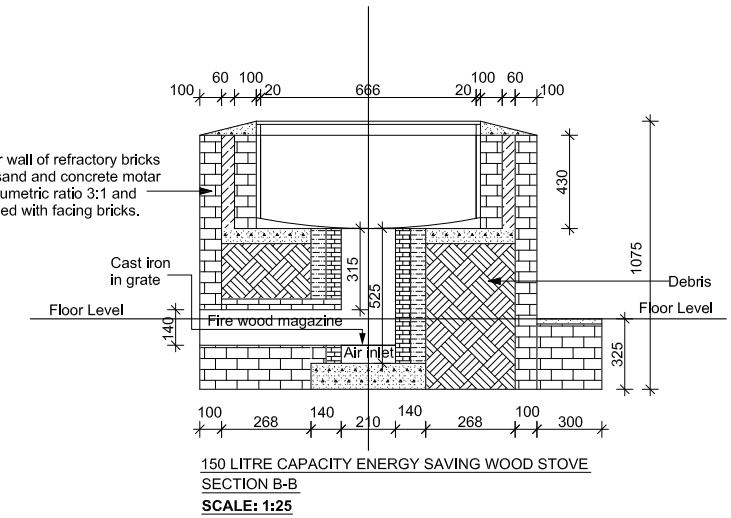

PLAN VIEW
SCALE: 1:15

150 LITRE CAPACITY ENERGY SAVING WOOD STOVE
SECTION A-A
SCALE: 1:25

150 LITRE CAPACITY ENERGY SAVING WOOD STOVE
SECTION B-B
SCALE: 1:25

Cylindrical steel pot stabilizer for 150 litre capacity cooking pot made from 40mm wide by 4mm thick flat steel bars
SCALE: 1:15

SCALE: 1:10

150 LITRE CAPACITY ENERGY SAVING WOOD STOVE