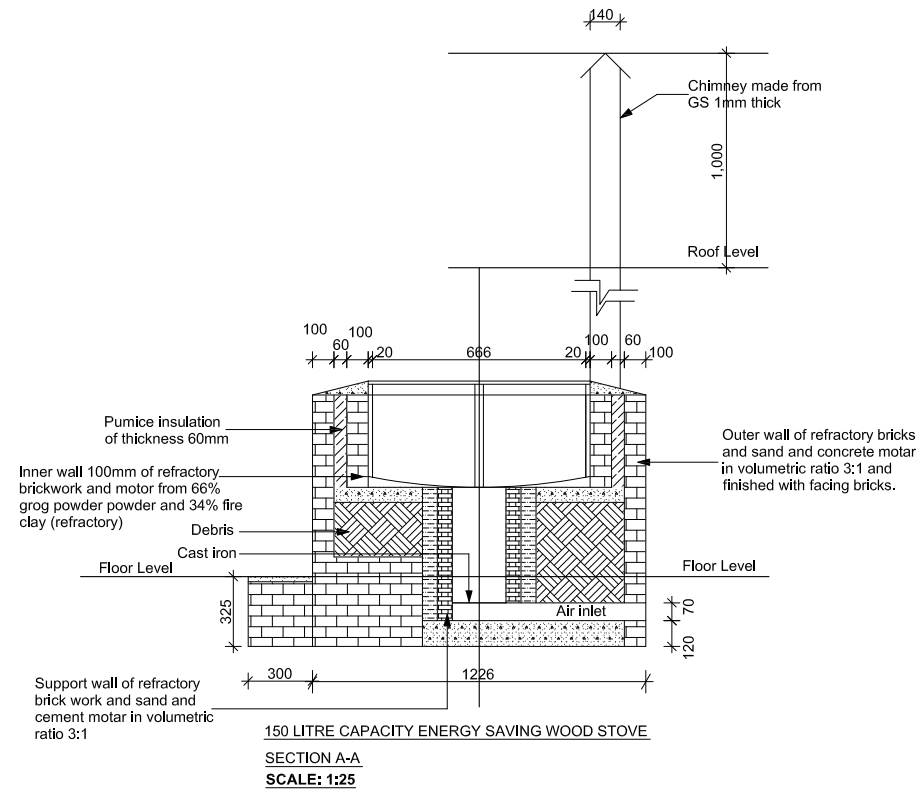

PLAN VIEW
SCALE: 1:15

150 LITRE CAPACITY ENERGY SAVING WOOD STOVE
SECTION A-A
SCALE: 1:25

150 LITRE CAPACITY ENERGY SAVING WOOD STOVE
SECTION B-B
SCALE: 1:25

Cylindrical steel pot stabilizer for 150 litre capacity cooking pot made from 40mm wide by 4mm thick flat steel bars
SCALE: 1:15

SCALE: 1:10

150 LITRE CAPACITY ENERGY SAVING WOOD STOVE