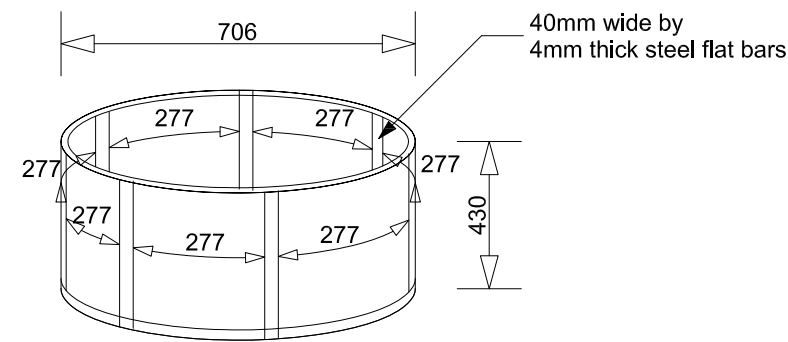

PLAN VIEW
SCALE: 1:15

150 LITRE CAPACITY ENERGY SAVING WOOD STOVE
SECTION A-A
SCALE: 1:25

150 LITRE CAPACITY ENERGY SAVING WOOD STOVE
SECTION B-B
SCALE: 1:25

Cylindrical steel pot stabilizer for 150 litre capacity cooking pot made from 40mm wide by 4mm thick flat steel bars
SCALE: 1:15

SCALE: 1:10

150 LITRE CAPACITY ENERGY SAVING WOOD STOVE