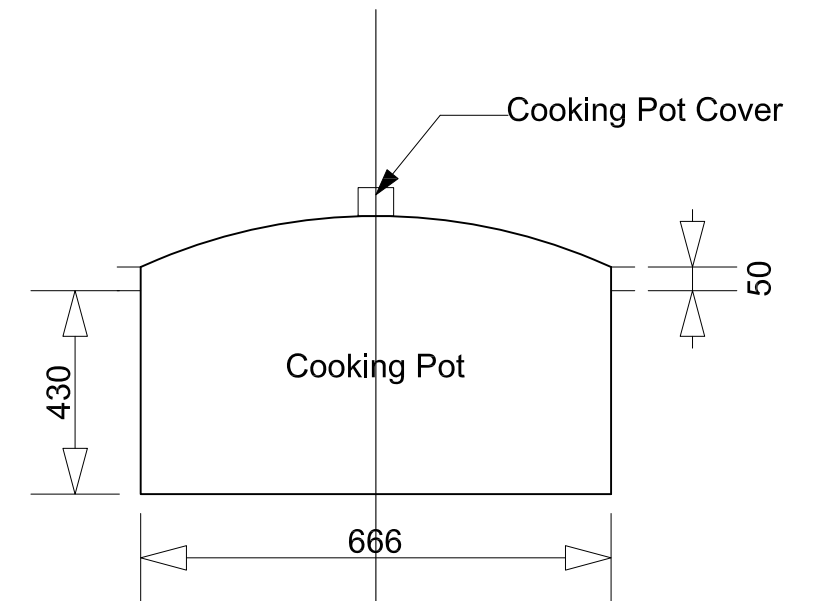

PLAN VIEW
SCALE: 1:15

150 LITRE CAPACITY ENERGY SAVING WOOD STOVE
SECTION A-A
SCALE: 1:25

150 LITRE CAPACITY ENERGY SAVING WOOD STOVE
SECTION B-B
SCALE: 1:25

Cylindrical steel pot stabilizer for 150 litre capacity cooking pot made from 40mm wide by 4mm thick flat steel bars
SCALE: 1:15

SCALE: 1:10

150 LITRE CAPACITY ENERGY SAVING WOOD STOVE